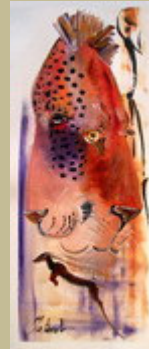

Giraffe 1

Code: giraffe001

Size: 26x60 cm

Price: 120 Euros

Elephant 6

Code: elephant006

Size: 26x60 cm

Price: 120 Euros

Leopard 1

Code: leopard001

Size: 26x60 cm

Price: 120 Euros

Leopard & Lion

Code: leopardlion001

Size: 26x60 cm

Price: 120 Euros