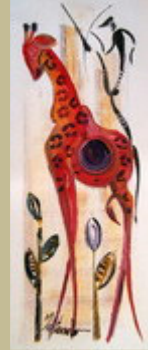

EVA MATONDO ART – BROCHURE APRIL 2010

Web: <http://www.african-deco-art.com>

Email: sales@african-deco-art.com

GALLERY: AFRICAN ART:

Elephant 1

Code: elephant001

Size: 26x60 cm

Price: 120 Euros

In the Bush 1

Code: elephant002

Size: 46/30 cm

Price: 220 Euros

In the Bush 2

Code: elephant003

Size: 46/30 cm

Price: 220 Euros

Giraffe 1

Code: giraffe001

Size: 26x60 cm

Price: 120 Euros

Elephant 6

Code: elephant006

Size: 26x60 cm

Price: 120 Euros